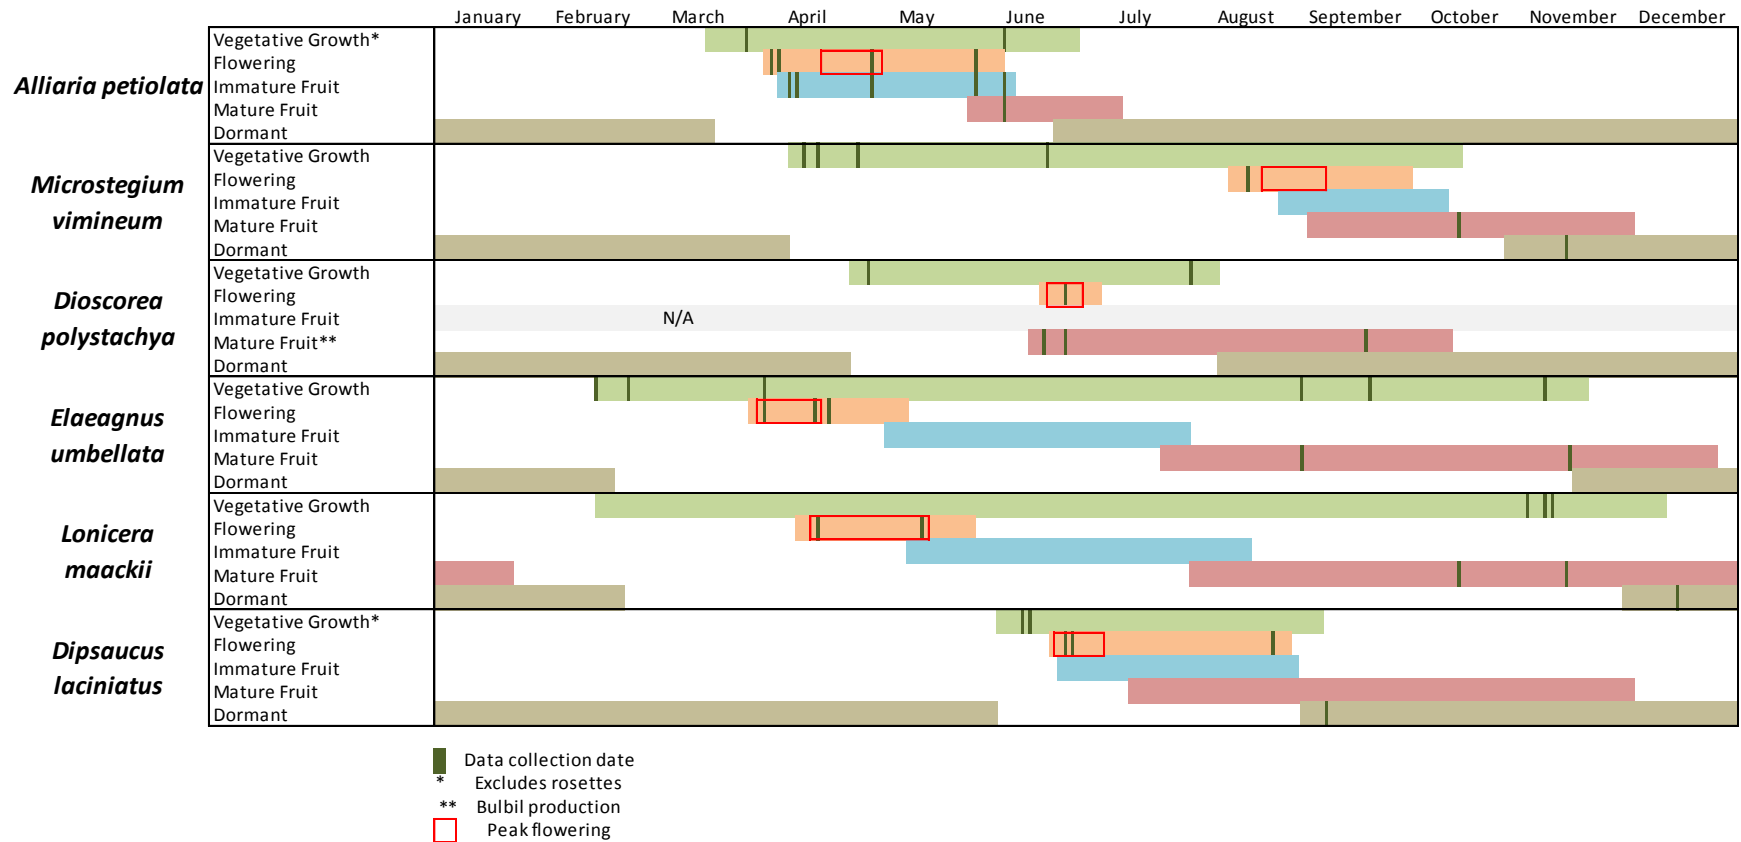

Phenology Chart

Developed from data collected by the Southern Illinois Invasive Species Strike Team, the River to River CWMA, and the Southern Illinois Weed Watch Program